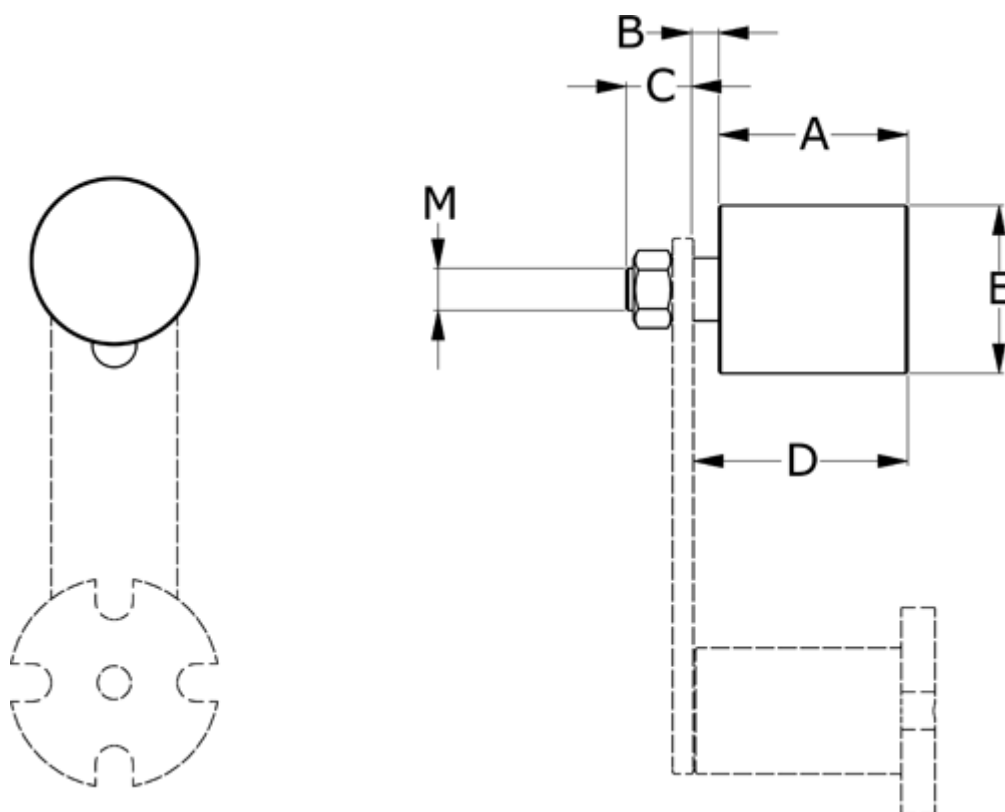

# Data Sheet

Article number: 670530

Description: Roller DP 30  
plastic Ø30 B35, Temp. -20 to +70 gr.

## Measures

A = 35

B = 3

C = 13

D = 38

E = 30

For tightener = CE 11, CEZ 11, PX 10

M = M8